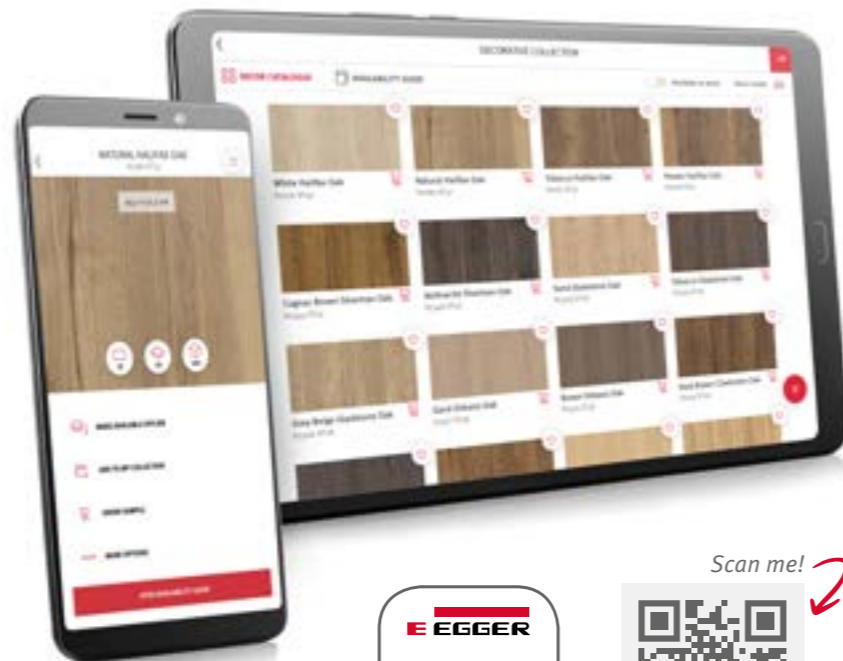

MORE FROM WOOD.

Availability *guide*

Decorative Collection 24+

Decorative Collection

24+

Your collection,
available around the clock

Have all of the EGGER decors at your fingertips, no matter where you are, with the Decorative Collection app. Be inspired, create **individual decor collections as well as mood boards** and order the **desired samples for your projects quickly and easily**.

Online and offline

Choose the data you require whether you are online or offline.

Improved scan function

Get even quicker access to full decor scans and product availability information.

to.egger.link/app

Sample shop

Order decor samples easily and conveniently online or via our app.

to.egger.link/shop-interior

Time for more.

Register your swatch now to join our prize draw!

to.egger.link/registration

Register via myEGGER to find out more.